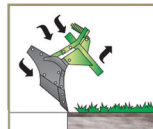

AIVECA MF

PLOW LINE STANDARD

www.ikedamaq.com.br

AIVECA MF - 3 PM

Fixed Mounted Mouldboard Plow

The IKEDA project makes the difference

- Works at desired depth in any soil condition.
- Lateral stability (does not “pull” the tractor) and homogenous work depth.
- Perfect incorporation of the stubble.
- Two plow lines to meet the needs of the producer: “STANDARD” and “HD” for extra duty work.

Shock Control

The mouldboard comes in contact with an obstacle.

The Shock Control is activated, disengaging the mouldboard.

The mouldboard rearms automatically with the simple lifting of the implement.

Return to the normal work.