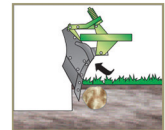

AIVECA MF

PLOW LINE STANDARD

www.ikedamaq.com.br

AIVECA MF - 3 PM

Fixed Mounted Mouldboard Plow

The IKEDA project makes the difference

- Works at desired depth in any soil condition.
- Lateral stability (does not “pull” the tractor) and homogenous work depth.
- Perfect incorporation of the stubble.
- Two plow lines to meet the needs of the producer: “STANDARD” and “HD” for extra duty work.

Shock Control

The mouldboard comes in contact with an obstacle.

The Shock Control is activated, disengaging the mouldboard.

The mouldboard rearms automatically with the simple lifting of the implement.

Return to the normal work.