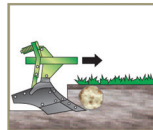

AIVECA MF

PLOW LINE STANDARD

www.ikedamaq.com.br

AIVECA MF - 3 PM

Fixed Mounted Mouldboard Plow

The IKEDA project makes the difference

- Works at desired depth in any soil condition.
- Lateral stability (does not “pull” the tractor) and homogenous work depth.
- Perfect incorporation of the stubble.
- Two plow lines to meet the needs of the producer: “STANDARD” and “HD” for extra duty work.

Shock Control

The mouldboard comes in contact with an obstacle.

The Shock Control is activated, disengaging the mouldboard.

The mouldboard rearms automatically with the simple lifting of the implement.

Return to the normal work.