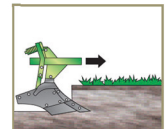

AIVECA MF

PLOW LINE STANDARD

www.ikedamaq.com.br

AIVECA MF - 3 PM

Fixed Mounted Mouldboard Plow

The IKEDA project makes the difference

- Works at desired depth in any soil condition.
- Lateral stability (does not “pull” the tractor) and homogenous work depth.
- Perfect incorporation of the stubble.
- Two plow lines to meet the needs of the producer: “STANDARD” and “HD” for extra duty work.

Shock Control

The mouldboard comes in contact with an obstacle.

The Shock Control is activated, disengaging the mouldboard.

The mouldboard rearms automatically with the simple lifting of the implement.

Return to the normal work.